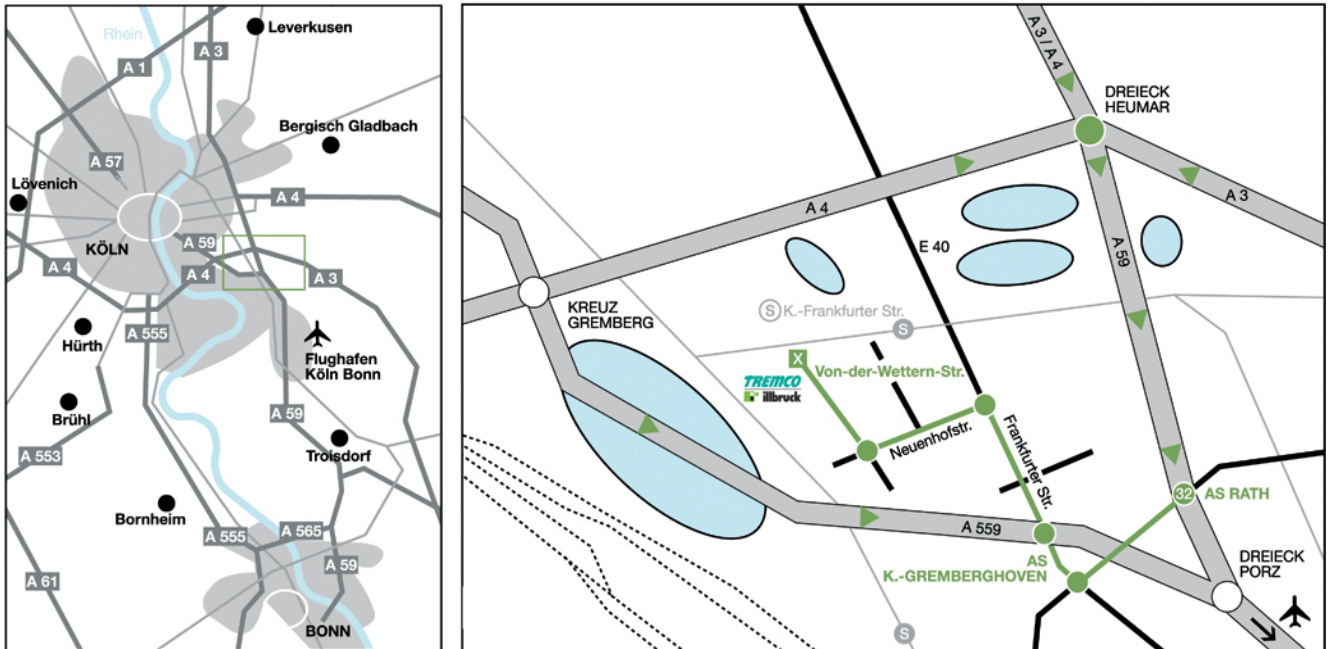

## Route description to Tremco illbruck

Von-der-Wettern-Straße 27  
51149 Köln

#### **Motorway A 3 or A 4**

Coming from A 3 or A 4 access A 59 at “Dreieck Heumar”. Leave motorway in “Rath (32)” and turn right. At the next traffic light turn right to Frankfurter Straße (towards Mülheim). Turn left at the third traffic light (Neuenhofstraße). The second street on the right is Von-der-Wettern-Straße.

#### **Motorway A 559**

Leave Motorway in „K.-Gremberghoven“ and turn left to Frankfurter Straße (towards Mülheim). Turn left at the second traffic light (Neuenhofstraße). The second street on the right is Von-der-Wettern-Straße.

### **From Central Station**

Urban Railway (S-Bahn) Line 13 towards Airport (or Troisdorf) to „Frankfurter Straße“ (3 stops). On the platform follow the sign “Ausgang Airport Businesspark” and “Von-der-Wettern-Str.”. The office is the orange building right next to the Railway station.